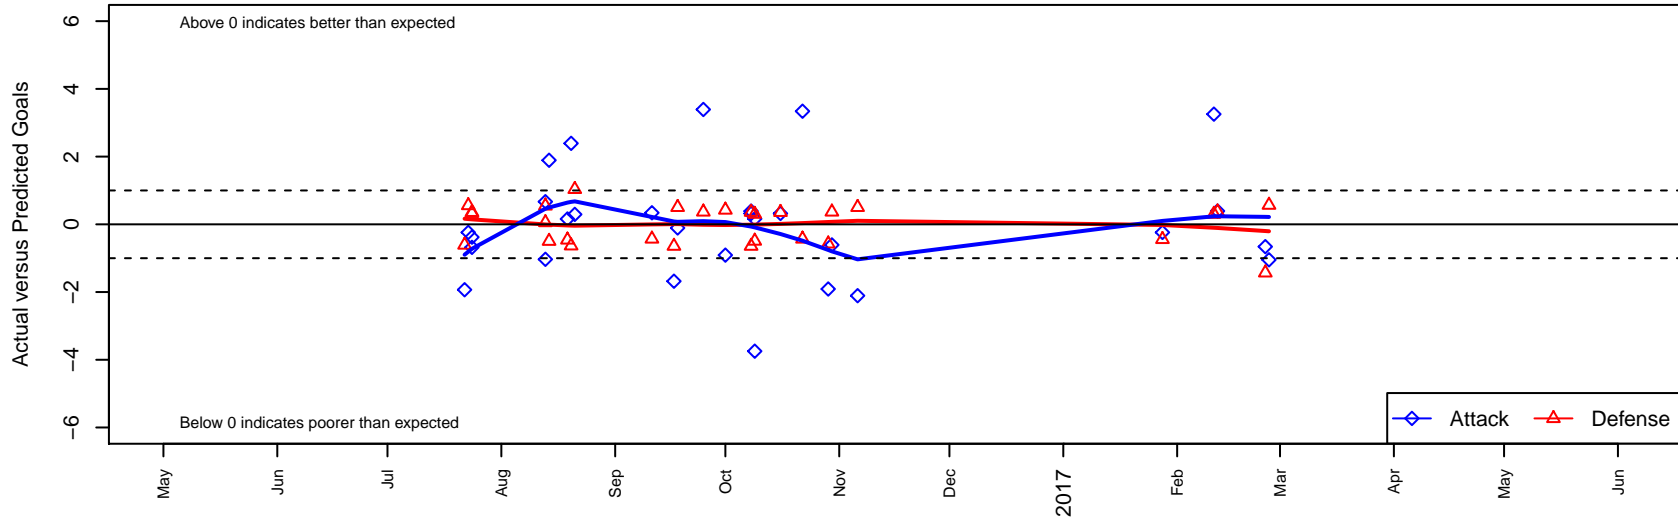

Central WA SA Navy B02

Central WA Soccer Academy
 Yakima, WA
 B02 total strength=1732
 attack=24.8 defense=25.74
 fall league = PSPL WSPL 1 U15
 notes= Cuevas 2016

alt names used:
 CENTRAL WASHINGTON SOUNDERS(CWSA
 CENTRAL WASHINGTON SOUNDERS(CWSA
 CWSA B02 Navy Cuevas
 CW Sounders B02 Navy Cuevas
 CENTRAL WASHINGTON SOUNDERS CW S

Venues played:
 2016 Sounders FC Cup BU15 Gold
 2016 Central WA Super Cup U15 Gold
 2016 NWCL 02
 2016 PSPL WSPL 1 U15
 2016 WA Cup HS Gold U15

Central WA SA Navy B02
 Dots are actual minus expected GF (blue circles) and GA (red triangles).
 Blue line is smoothed change in attack strength. Red is smoothed change in defense strength.

**attack and defense variance (black dot)
relative to other teams
and top 10 in region**

**attack and defense rating
relative to others at age
and all opponents in last 13 months**

Performance relative to 13 month average