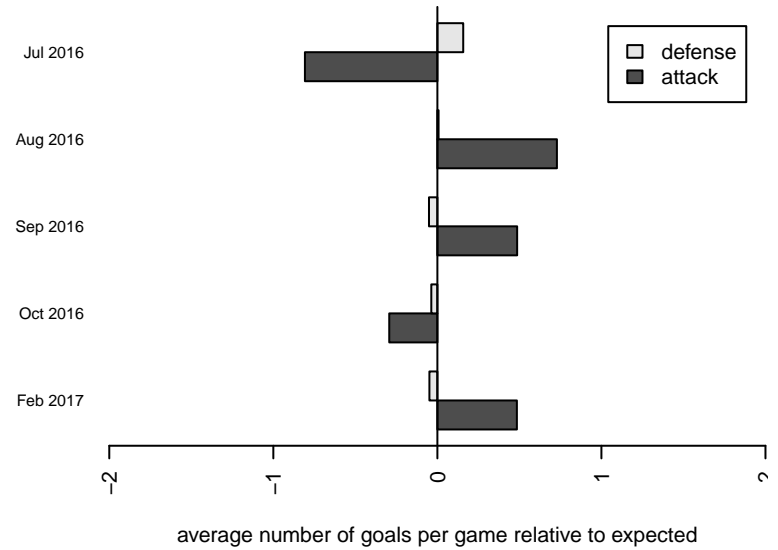

Performance relative to 13 month average