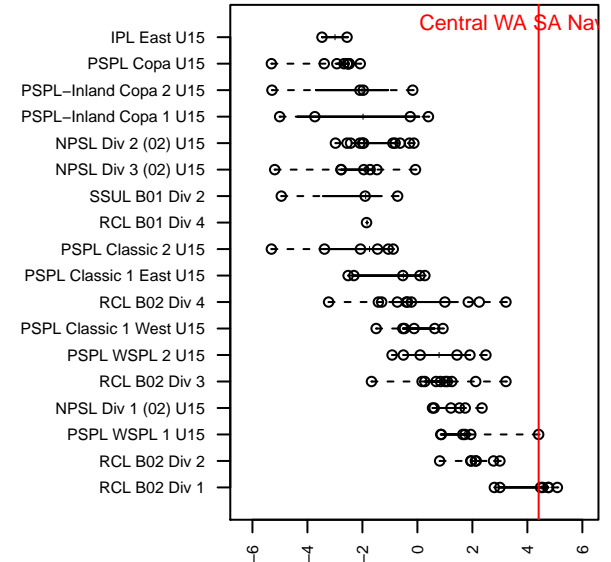

Central WA SA Navy B02

Central WA Soccer Academy
 Yakima, WA
 B02 total strength=1732
 attack=24.8 defense=25.74
 fall league = PSPL WSPL 1 U15
 notes= Cuevas 2016

alt names used:
 CENTRAL WASHINGTON SOUNDERS(CWSA
 CENTRAL WASHINGTON SOUNDERS(CWSA
 CWSA B02 Navy Cuevas
 CW Sounders B02 Navy Cuevas
 CENTRAL WASHINGTON SOUNDERS CW S

Venues played:
 2016 Sounders FC Cup BU15 Gold
 2016 Central WA Super Cup U15 Gold
 2016 NWCL 02
 2016 PSPL WSPL 1 U15
 2016 WA Cup HS Gold U15

Central WA SA Navy B02
 Dots are actual minus expected GF (blue circles) and GA (red triangles).
 Blue line is smoothed change in attack strength. Red is smoothed change in defense strength.

**attack and defense variance (black dot)
relative to other teams
and top 10 in region**

**attack and defense rating
relative to others at age
and all opponents in last 13 months**

Performance relative to 13 month average